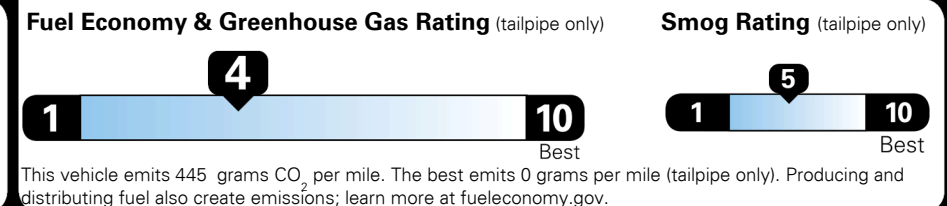

Full Tank of Gas

Manufacturer's Suggested Retail Price: **$44,250.00**

ADDED FEATURES:

Premium Package: **$5,000.00**

- LED Foglights
- Power Tilt-and-Slide Panoramic Sunroof
- Lexicon® 14-Speaker Audio System with Quantum Logic® Surround & Clari-Fi (TM)
- 7" Color LCD Multi-Information Display
- Wireless Charging Pad (Front)
- Front & Rear Parking Sensors
- Ventilated Front Seats
- Heated Rear Seats (Standard on All-Wheel Drive)
- Power Rear Sunshade
- Manual Rear Side Window Shades

Accessories

- *Cargo Tray **$100.00**
- *Rear Bumper Appliqué **$70.00**

SOLD TO: NJ057
DCN HYUNDAI
3905 ROUTE 1 SOUTH
MONMOUTH JUNCTION NJ 08852

SHIPPED TO: NJ057

Inland Freight & Handling : **$975.00**

VIN: KMHGN4JE0JU247042	ENGINE: G6DNHA881297	EXTERIOR COLOR: CASABLANCA WHITE	INTERIOR/SEAT COLOR: BLACK/BLACK
MODEL: B2402A65	PORT OF ENTRY: PH	TRANSPORT: TRUCK	ACCESSORY WEIGHT: 14 lbs./ 6 kgs.

TOTAL PRICE: $50,395.00

EMISSIONS:
This vehicle is certified to meet emission requirements in all 50 states

EPA DOT Fuel Economy and Environment

Gasoline Vehicle

Fuel Economy

20 MPG
combined city/hwy

18 MPG
city

25 MPG
highway

5.0 gallons per 100 miles

Large Cars range from 14 to 104 MPG. The best vehicle rates 136 MPGe.

You spend $2,250
more in fuel costs over 5 years compared to the average new vehicle.

Annual fuel cost $1,800

Actual results will vary for many reasons, including driving conditions and how you drive and maintain your vehicle. The average new vehicle gets 27 MPG and costs $6,750 to fuel over 5 years. Cost estimates are based on 15,000 miles per year at $ 2.40 per gallon. MPGe is miles per gasoline gallon equivalent. Vehicle emissions are a significant cause of climate change and smog.

fueleconomy.gov

Calculate personalized estimates and compare vehicles

GOVERNMENT 5-STAR SAFETY RATINGS

Overall Vehicle Score ★ ★ ★ ★ ★

Based on the combined rating of frontal, side and rollover. Should ONLY be compared to other vehicles of similar size and weight.

Frontal Crash	Driver	★ ★ ★ ★ ★
Crash	Passenger	★ ★ ★ ★ ★
Based on the risk of injury in a frontal impact. Should ONLY be compared to other vehicles of similar size and weight.		
Side Crash	Front seat	★ ★ ★ ★ ★
Crash	Rear seat	★ ★ ★ ★ ★
Based on the risk of injury in a side impact.		
Rollover		★ ★ ★ ★ ★
Based on the risk of rollover in a single-vehicle crash.		

Manufacturer's suggested retail price includes manufacturer's recommended pre-delivery service. Gasoline license and title fees state and local taxes and dealer installed options and accessories are not included in the manufacturer's suggested retail price. This label has been affixed to this vehicle by Hyundai Motor America, pursuant to the requirements of 15 U.S.C. 1231 et seq. which prohibits its removal or alteration prior to delivery to the ultimate purchaser.